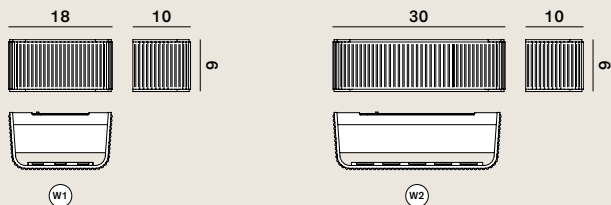

Dresscode: Wall

cod: W1, W2

up and down

W1 W2

Light Source	MID POWER LED
Power (W1)	16 Watt
Power (W2)	29 Watt
Kelvin	2.700, 3.000
Dimmer (W1)	phase, dali
Dimmer (W2)	phase, dali, push
Lumen (W1)	1.600
Lumen (W2)	3.200
CRI	90